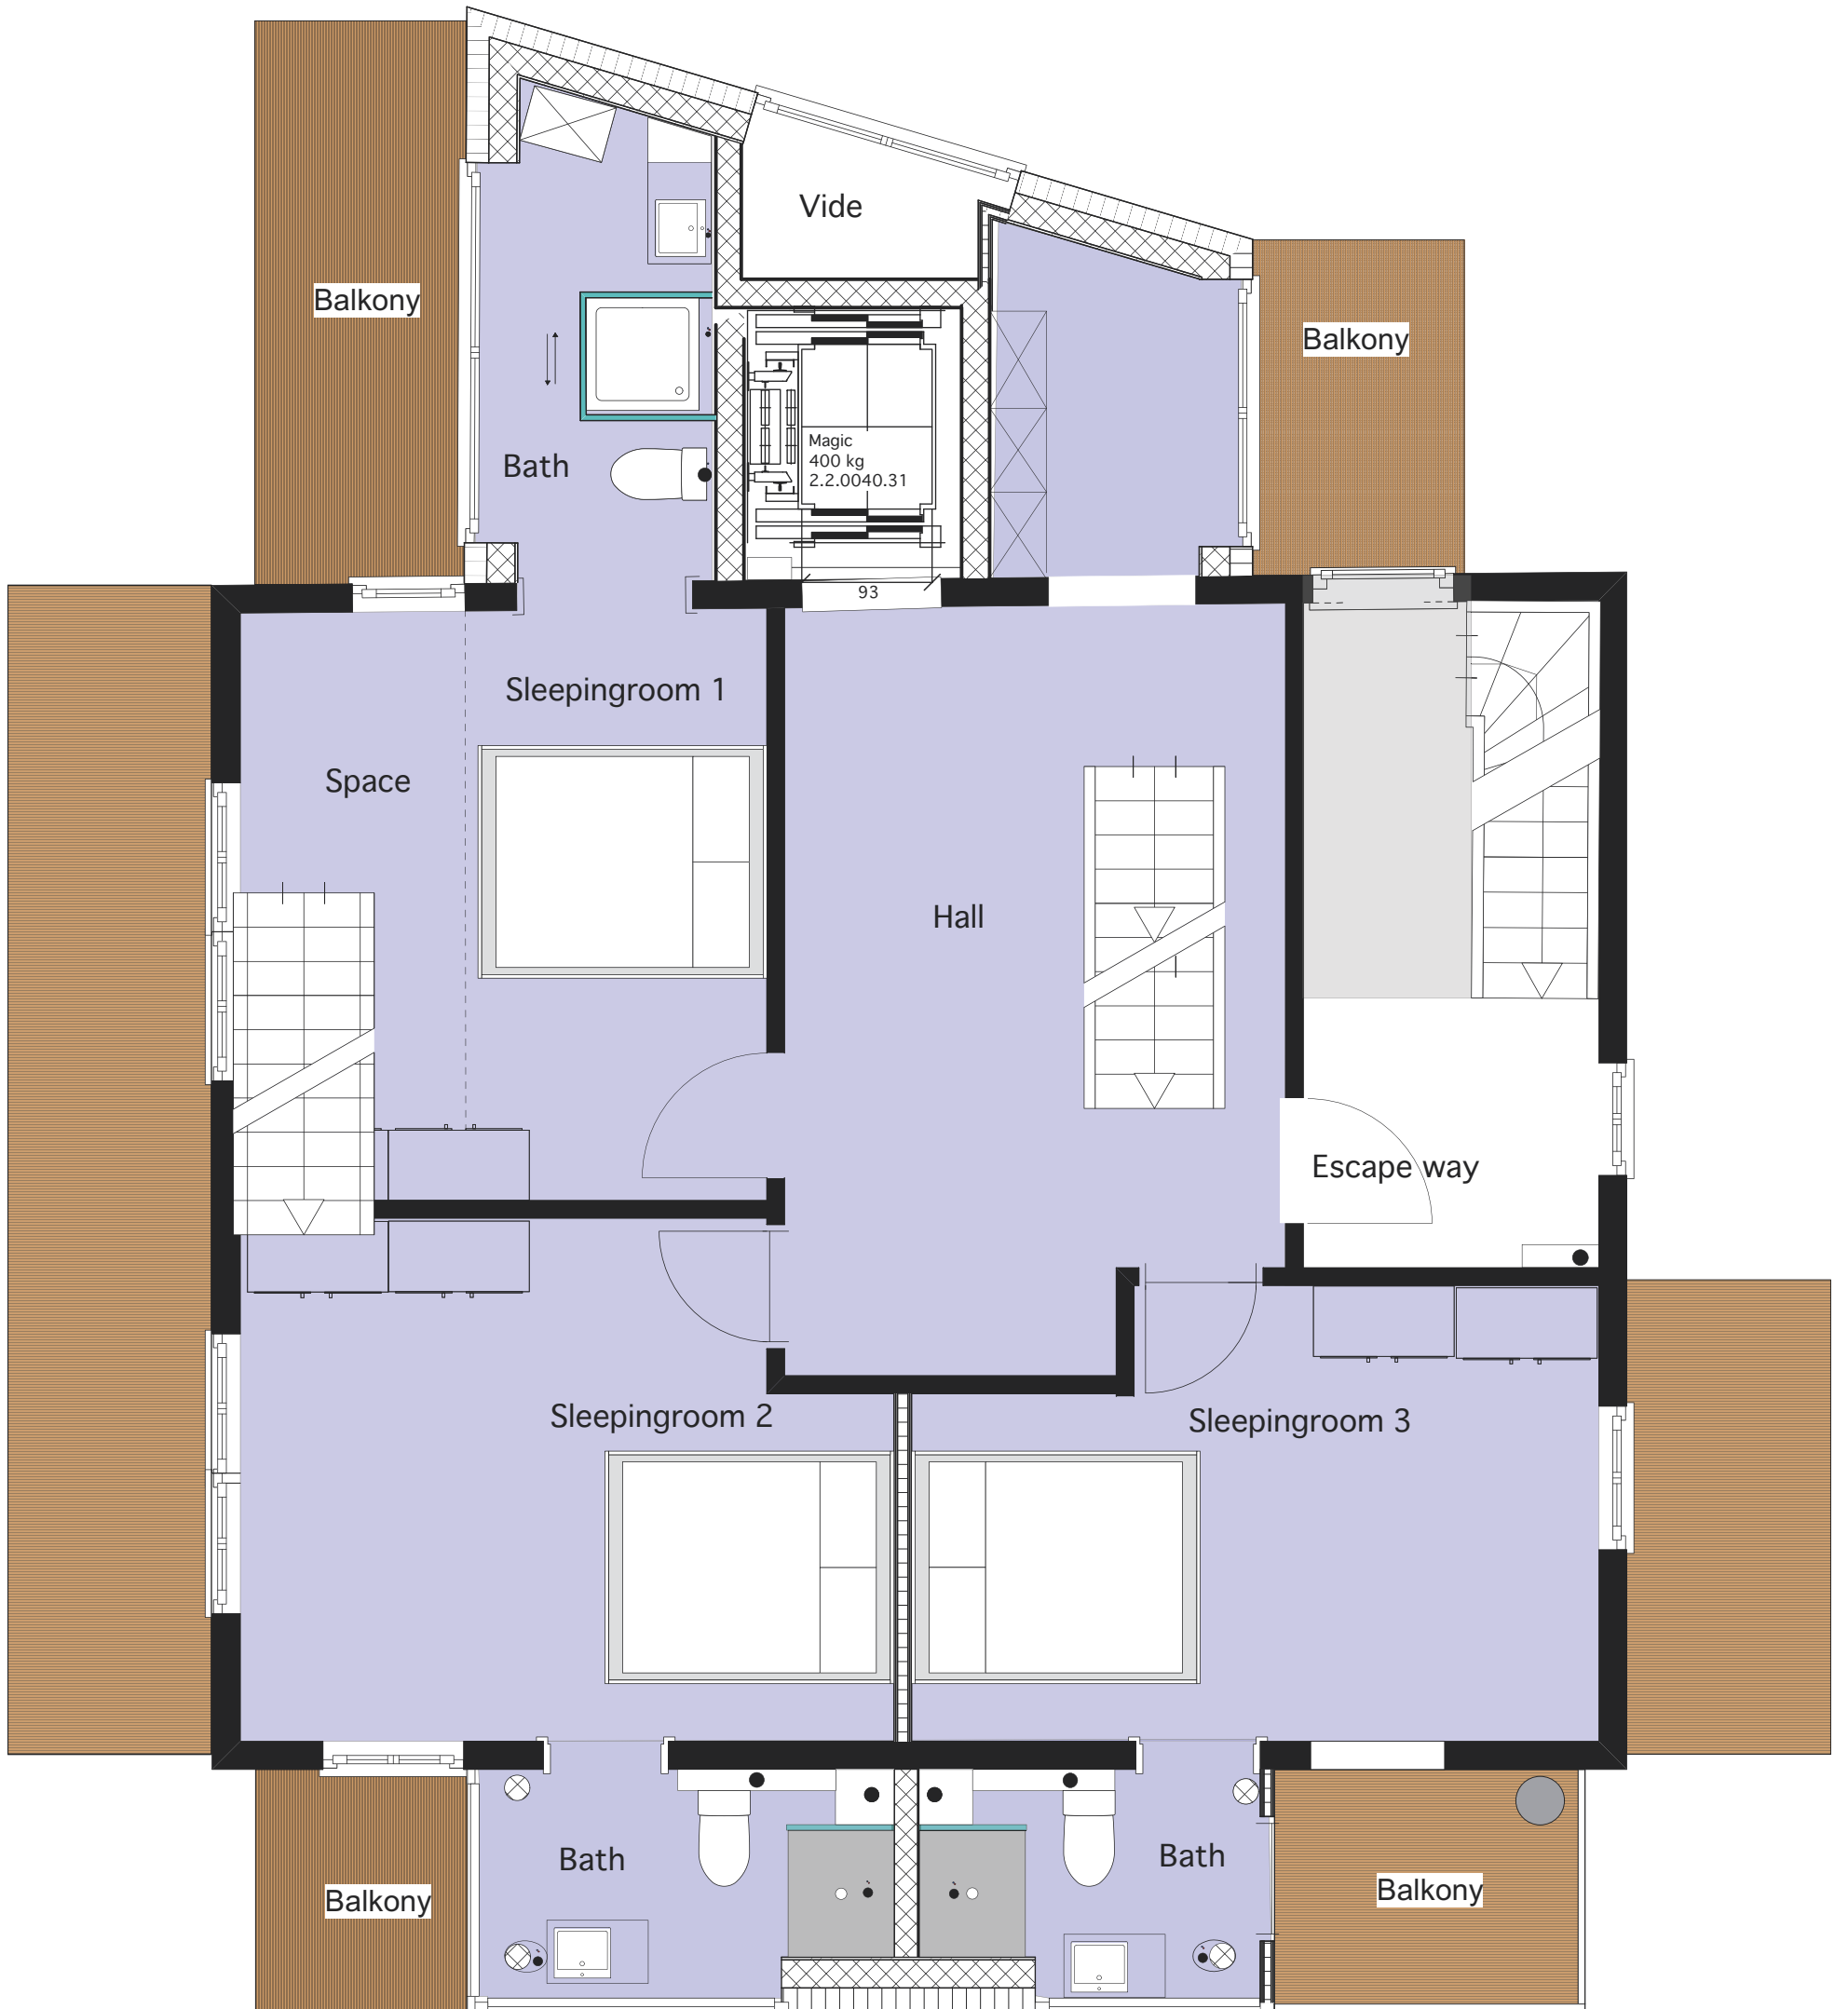

Backstage Luxury Chalet

Basement

Sauna / Fitness/
 Entertainment / Ski
 Storage / Preparation

68 sqm
 16 sqm

1st upper floor

Living
Balkony

87sqm
26 sqm

2 nd upper floor

Living

64 sqm

3rd upper floor

Living
Balkony

73 sqm
20 sqm