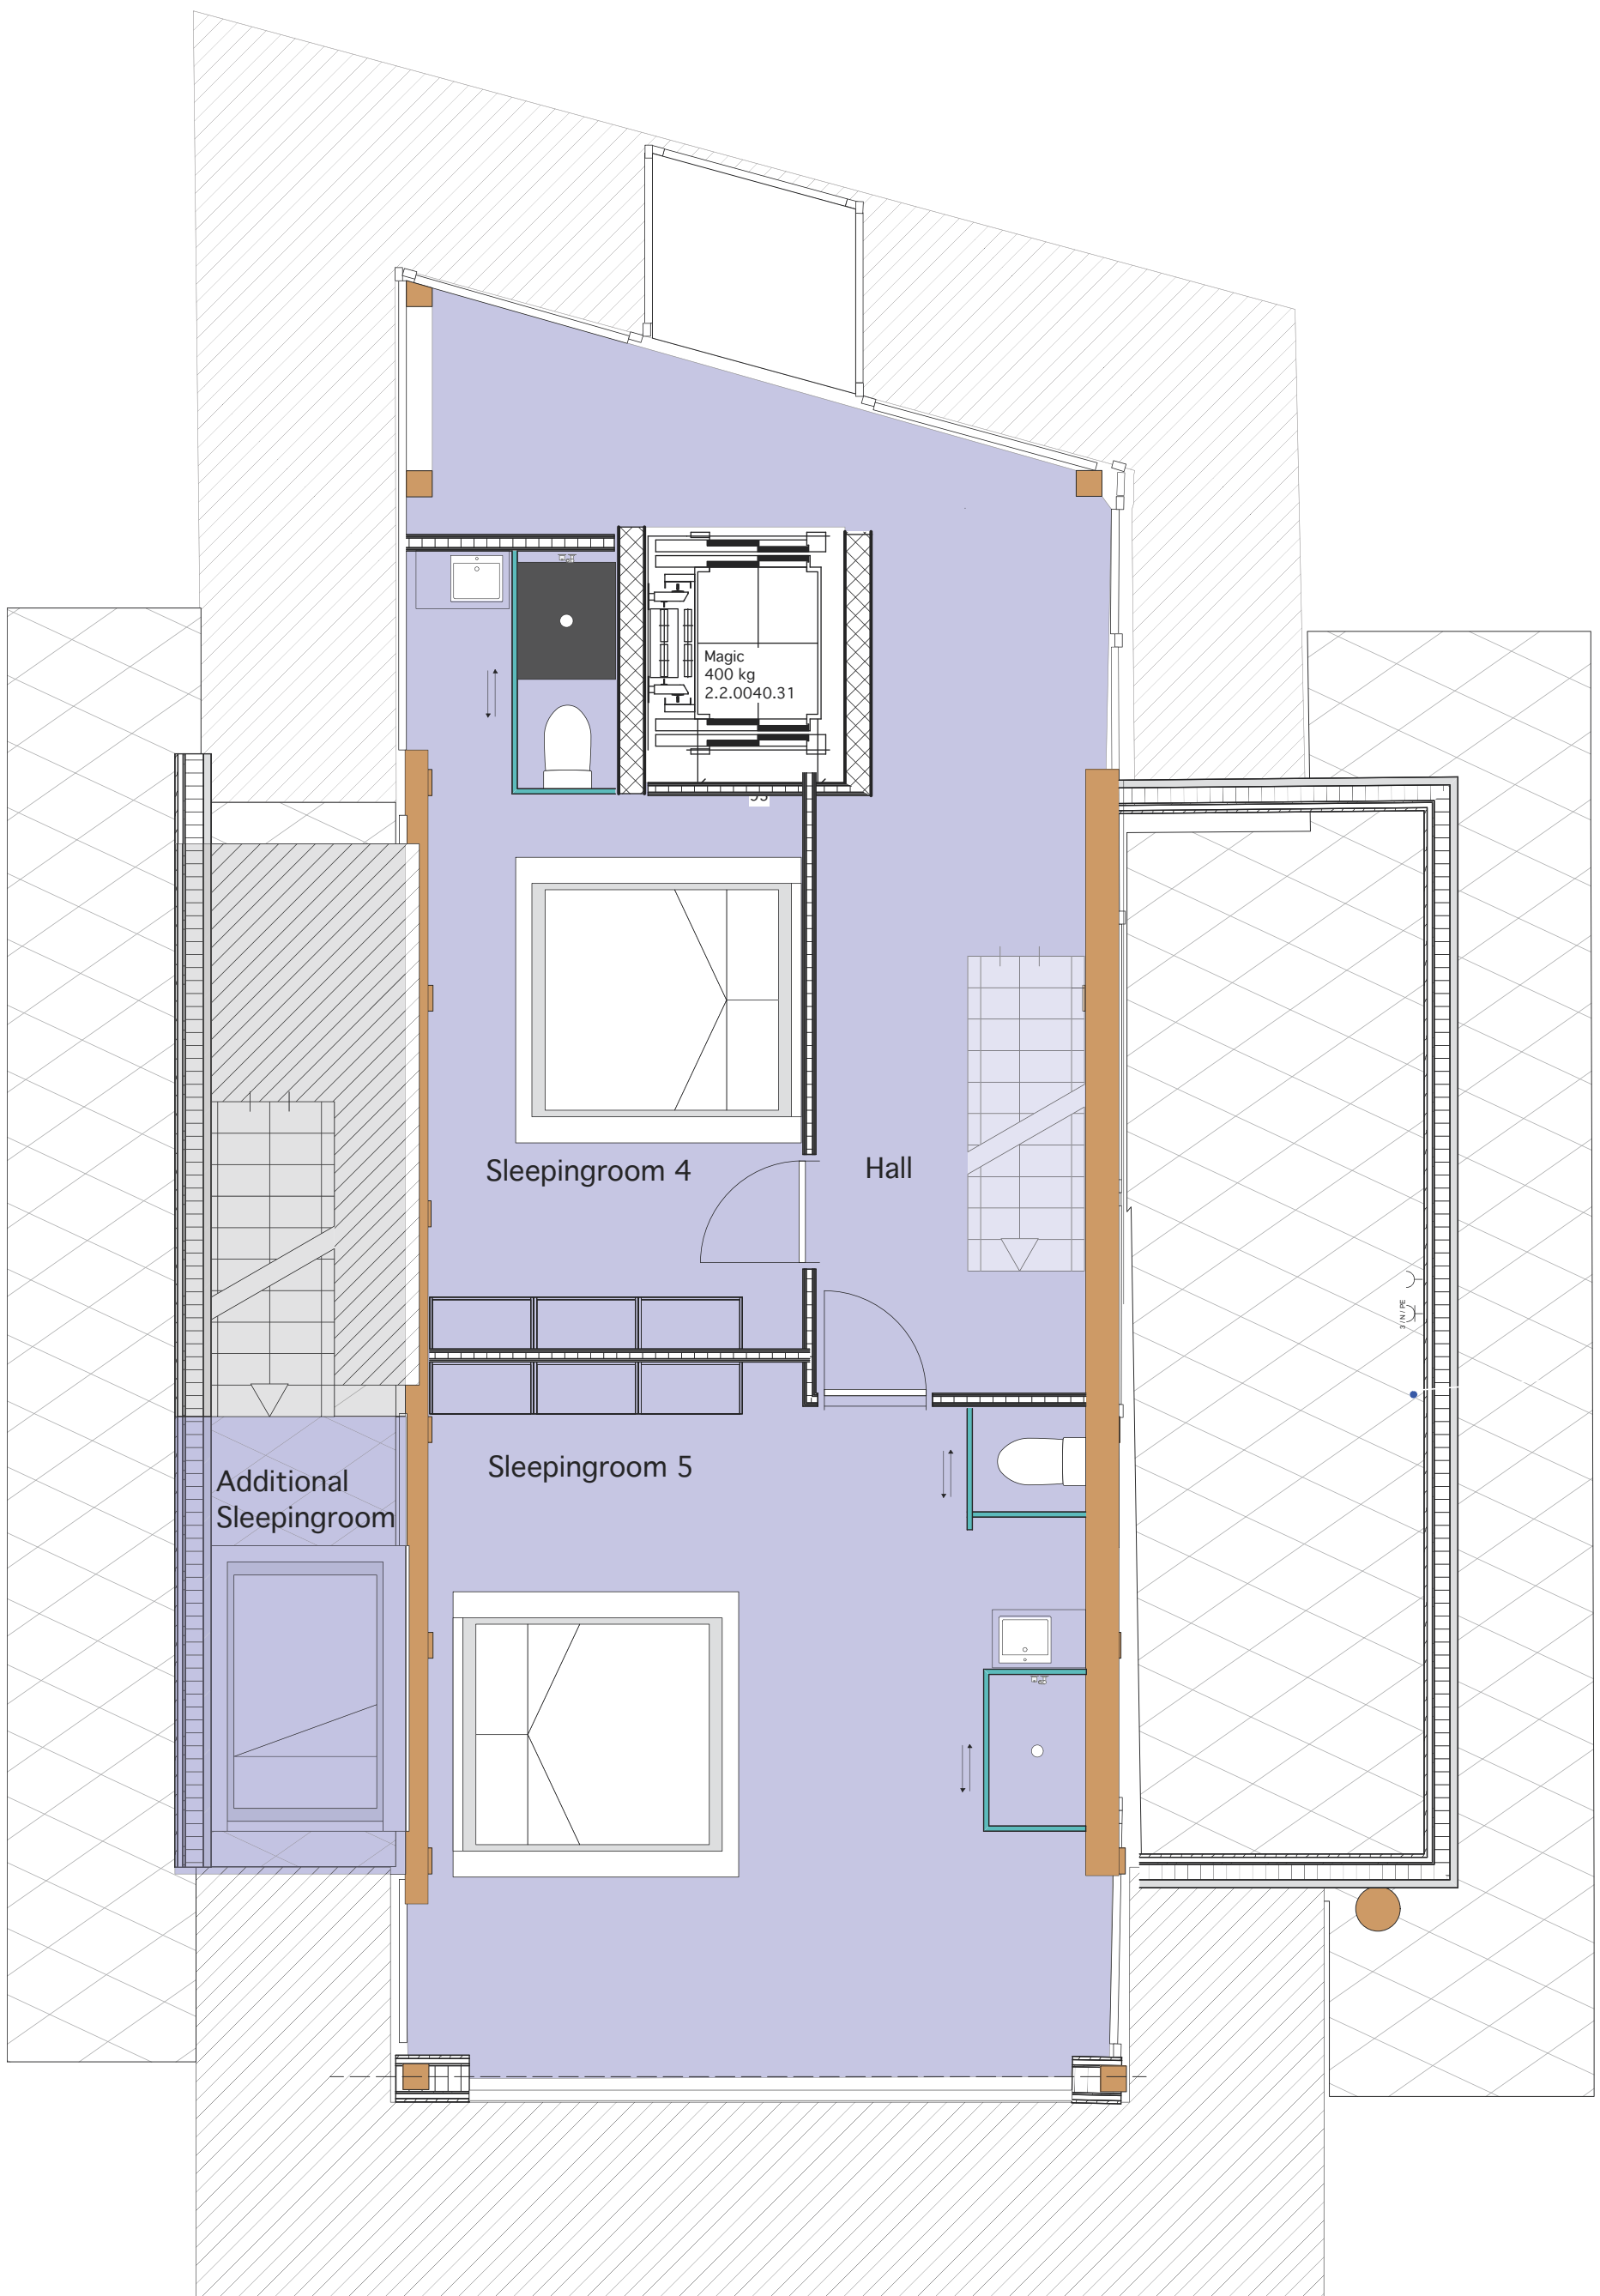

Backstage Luxury Chalet

Basement

Sauna / Fitness/
 Entertainment / Ski
 Storage / Preparation

68 sqm
 16 sqm

1st upper floor

Living
Balkony

87sqm
26 sqm

2 nd upper floor

Living

64 sqm

3rd upper floor

Living
Balkony

73 sqm
20 sqm