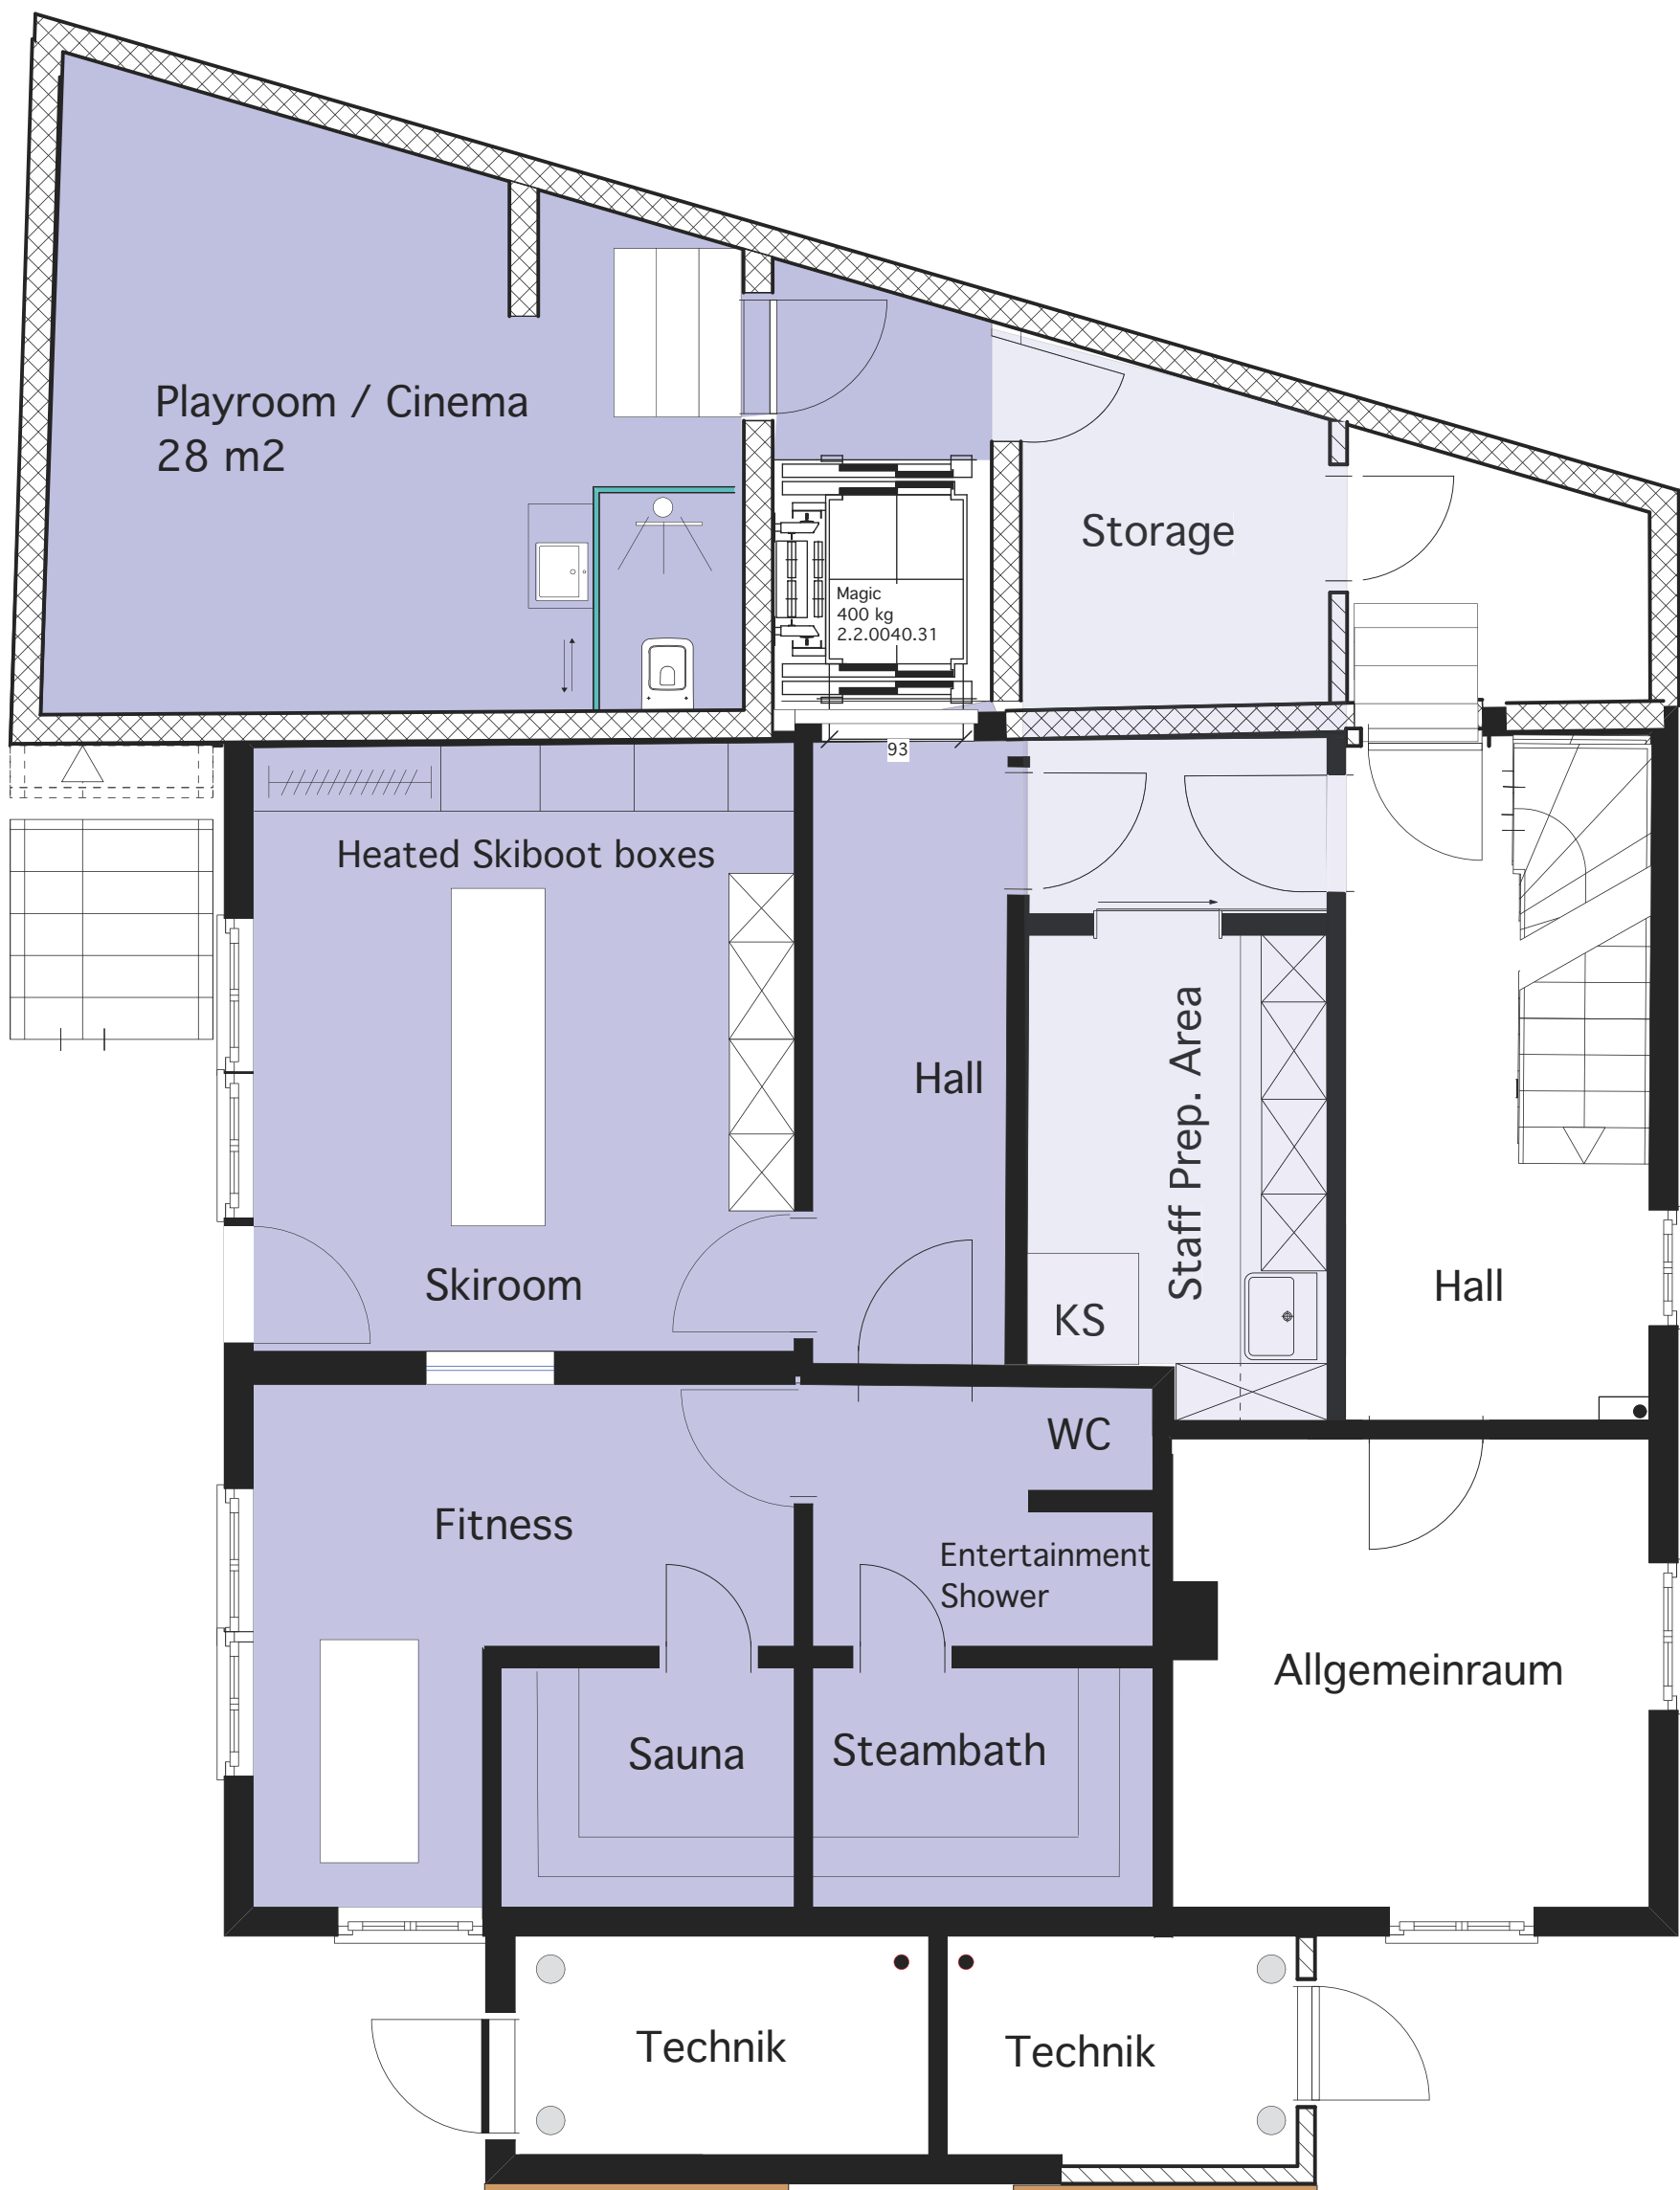

Backstage Luxury Chalet

Basement

Sauna / Fitness/
 Entertainment / Ski
 Storage / Preparation

68 sqm
 16 sqm

1st upper floor

Living
Balkony

87sqm
26 sqm

2 nd upper floor

Living

64 sqm

3rd upper floor

Living
Balkony

73 sqm
20 sqm