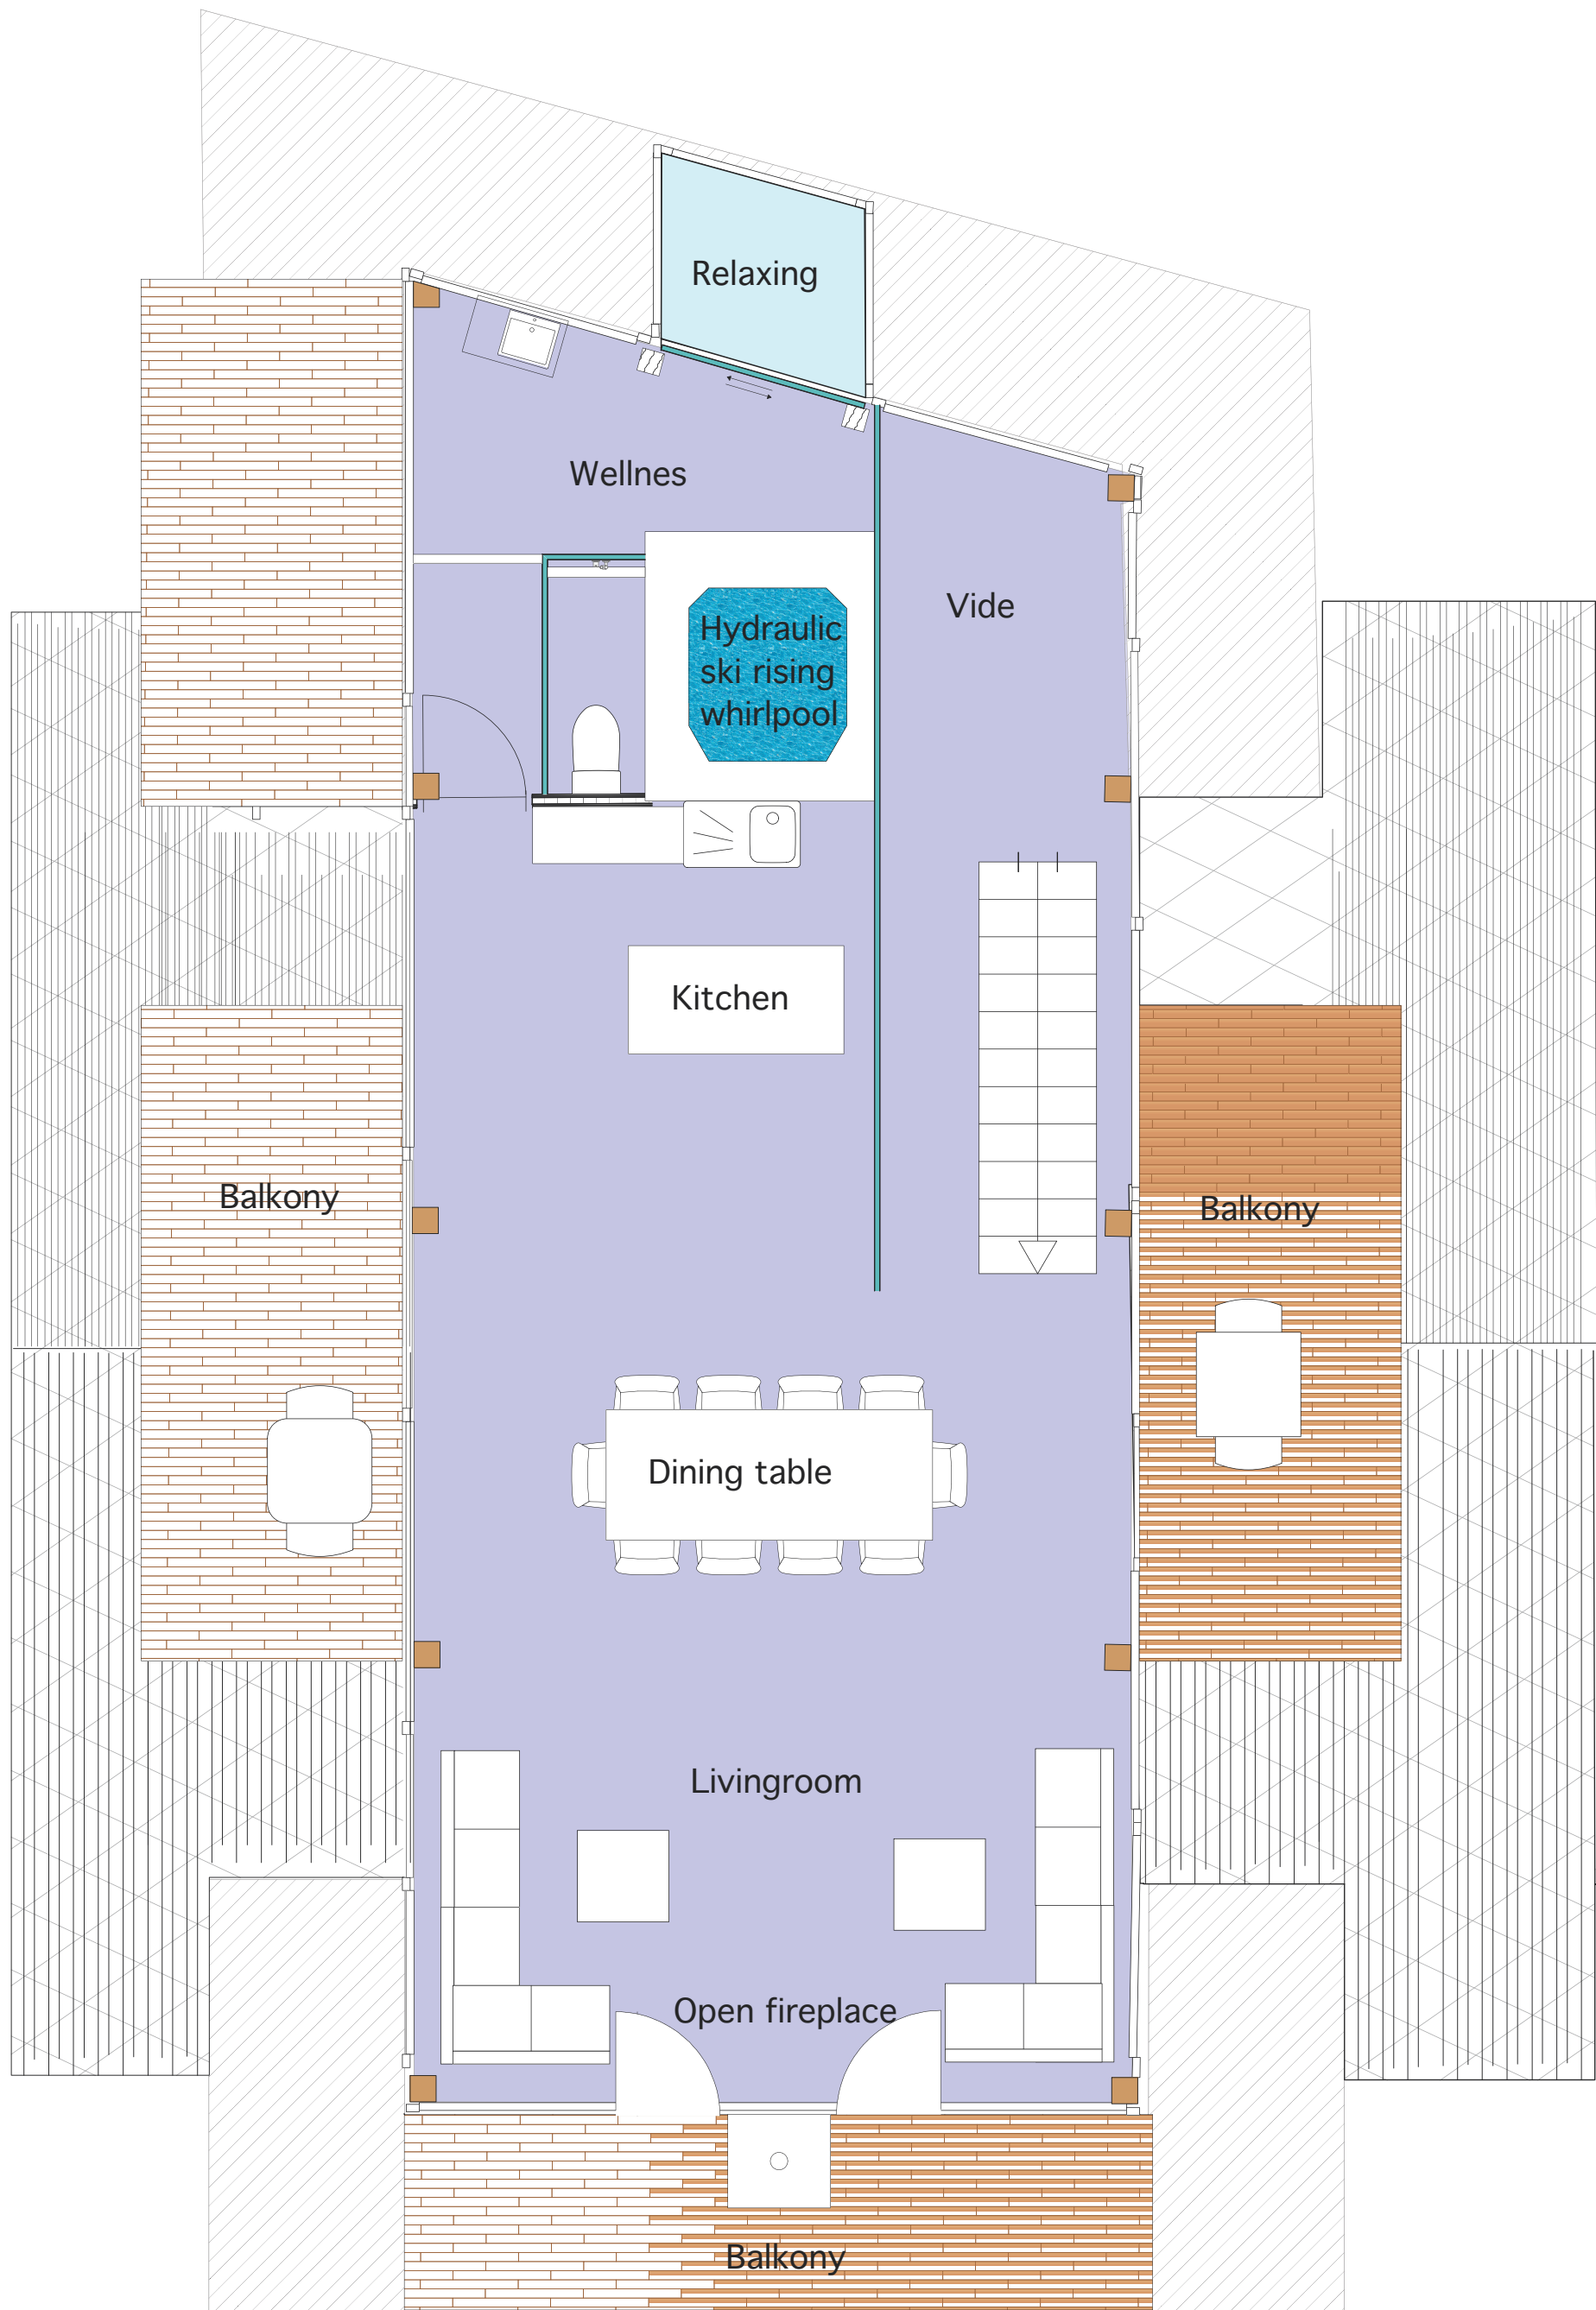

Backstage Luxury Chalet

Basement

Sauna / Fitness/
 Entertainment / Ski
 Storage / Preparation

68 sqm
 16 sqm

1st upper floor

Living
Balkony

87sqm
26 sqm

2 nd upper floor

Living

64 sqm

3rd upper floor

Living
Balkony

73 sqm
20 sqm