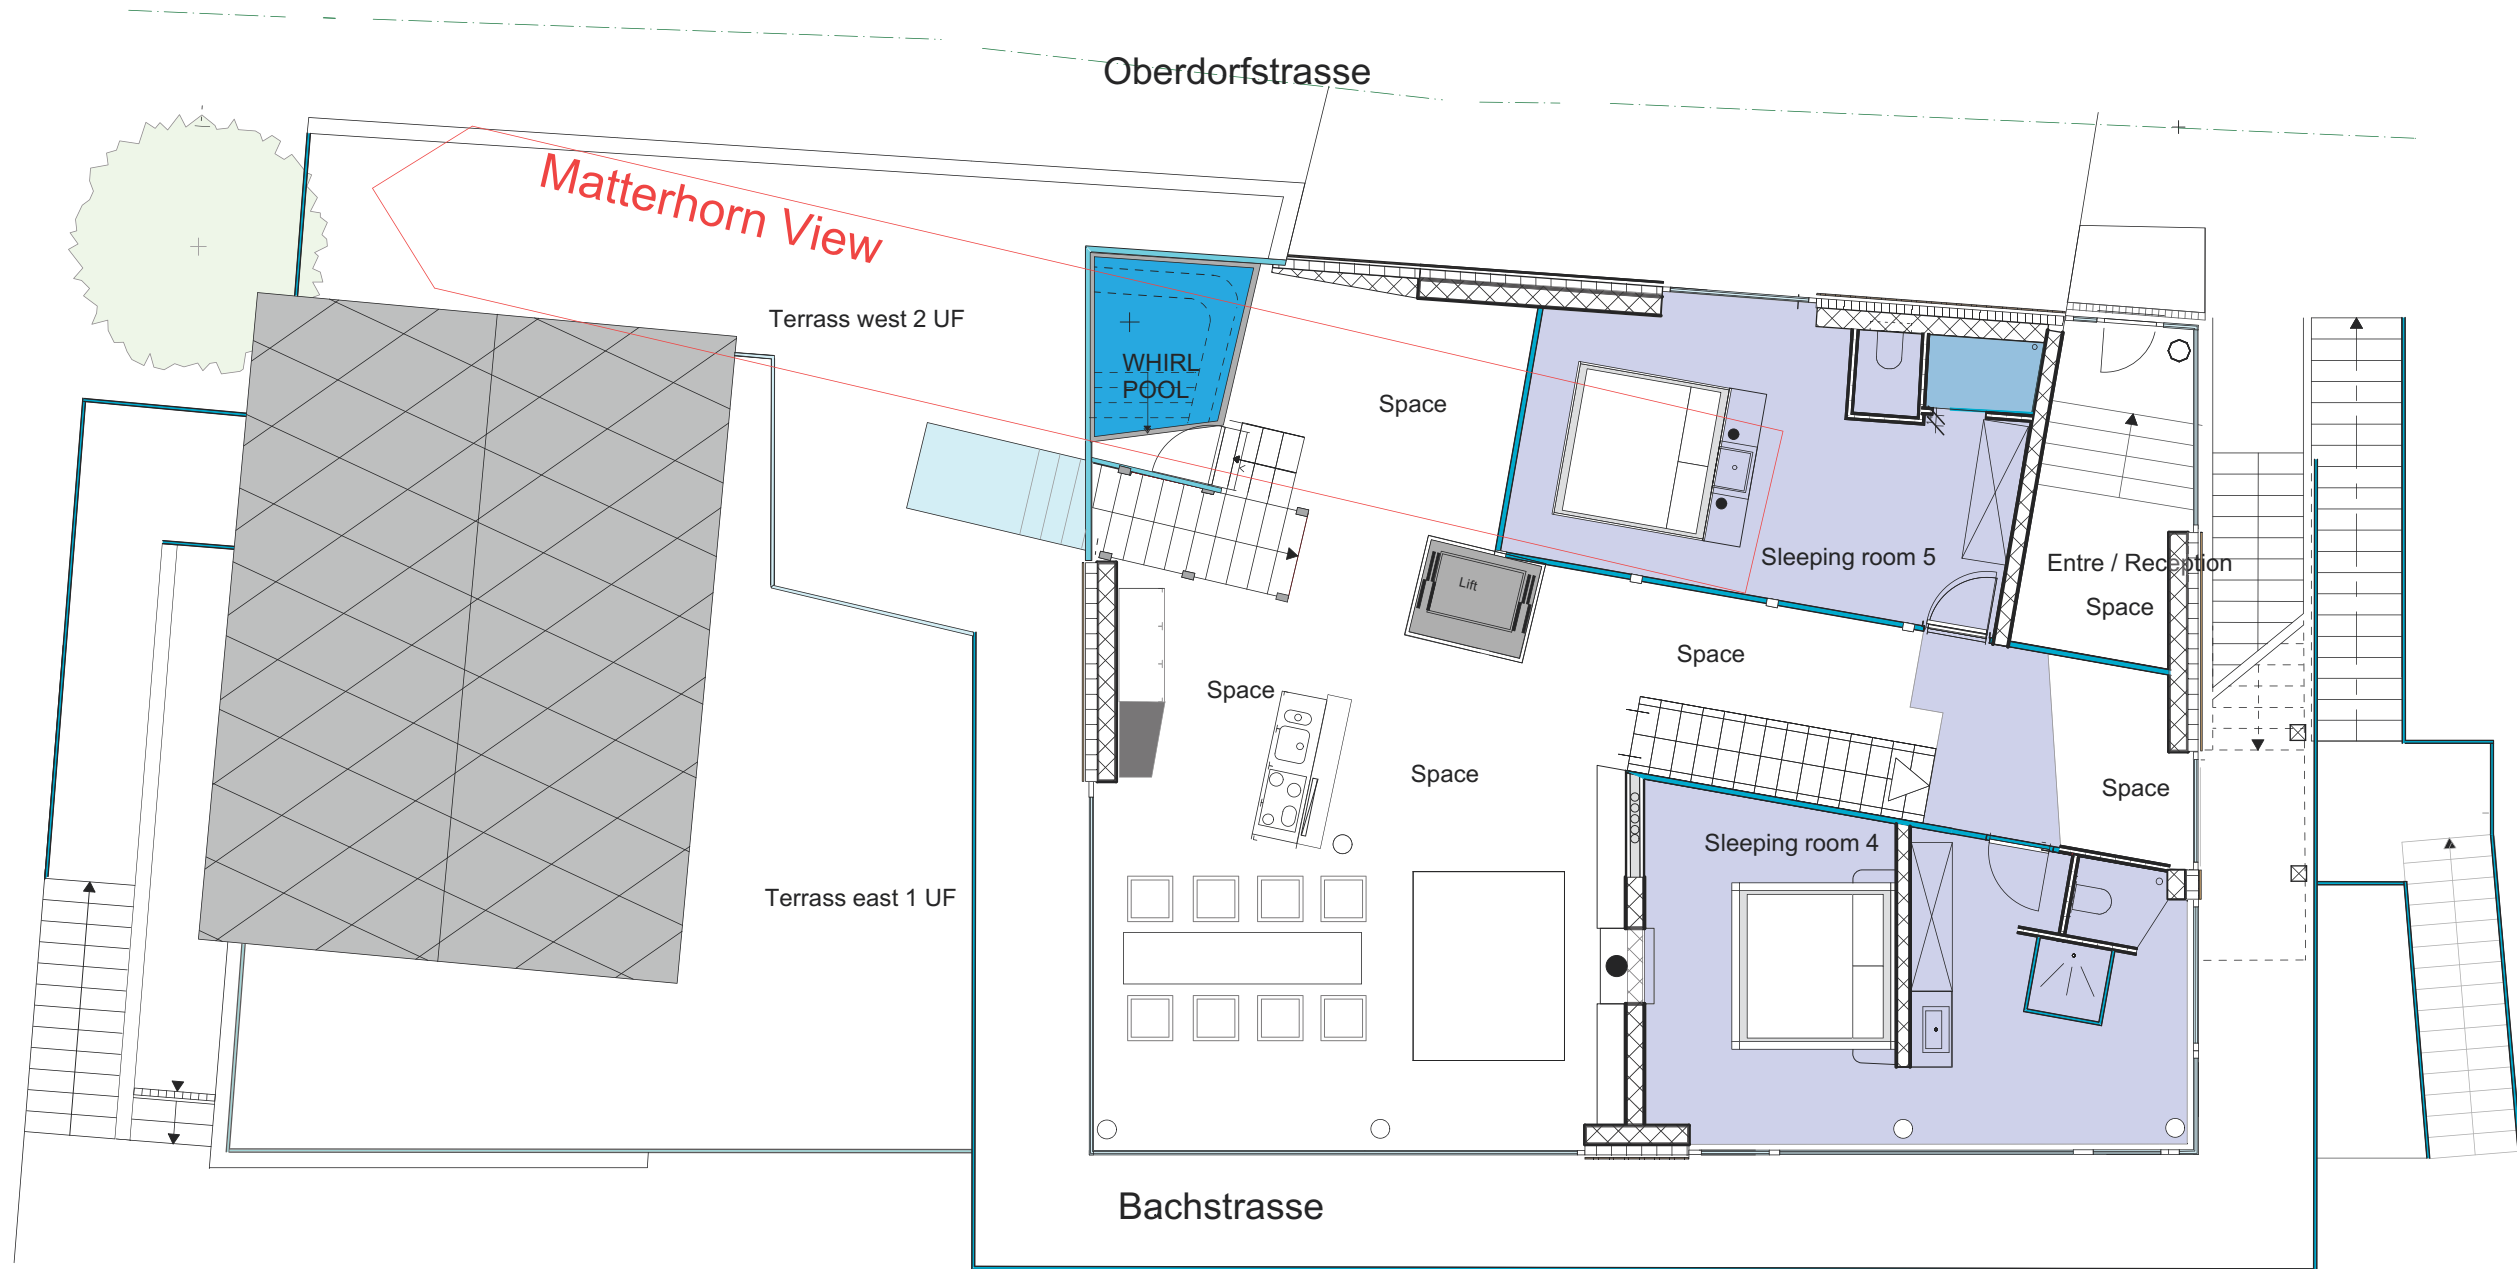

Backstage Luxury Loft

Groundfloor

Living	86,50 sqm
Skiroom	14,50 sqm
Working Space	43,50 sqm

1st upper floor

Living	69.80 sqm
Terrasse	66.50 sqm

2 nd upper floor

Living 175.00 sqm
 Terrasse / Balcony 164.00 sqm

3 rd upper floor

Living

60.00 sqm