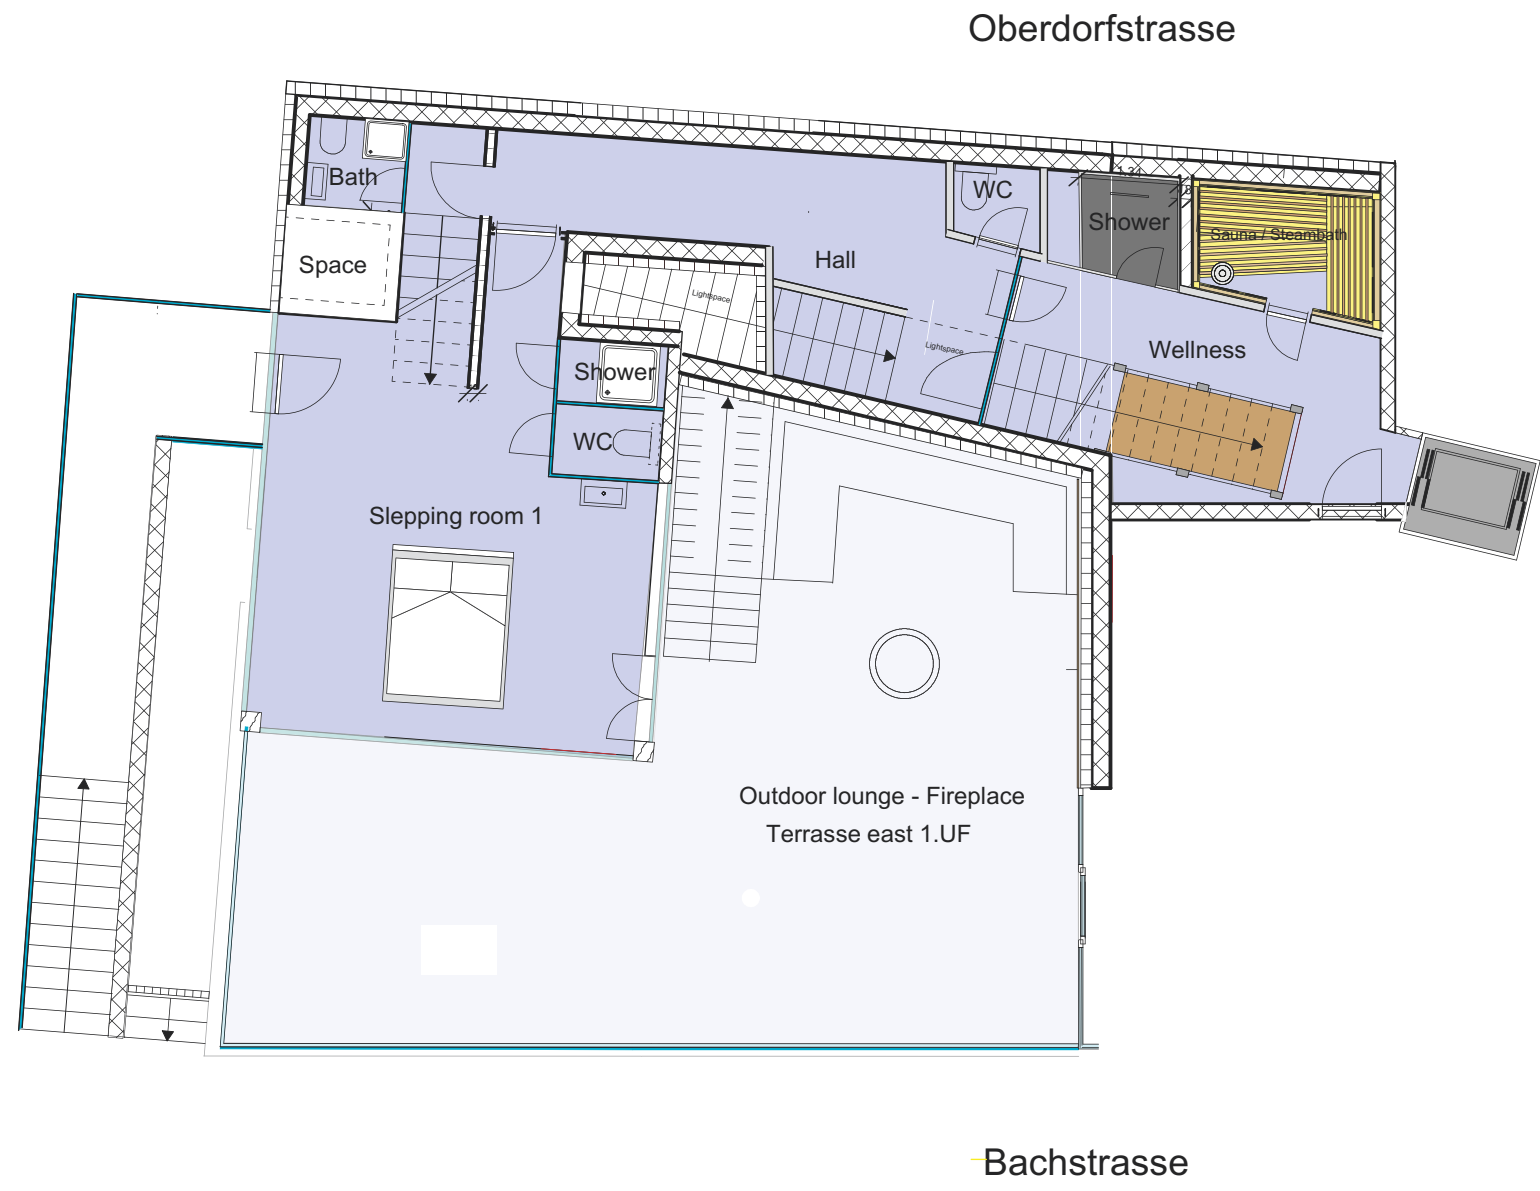

Backstage Luxury Loft

Groundfloor

Living	86,50 sqm
Skiroom	14,50 sqm
Working Space	43,50 sqm

1st upper floor

Living	69.80 sqm
Terrasse	66.50 sqm

2 nd upper floor

Living 175.00 sqm
 Terrasse / Balcony 164.00 sqm

3 rd upper floor

Living

60.00 sqm