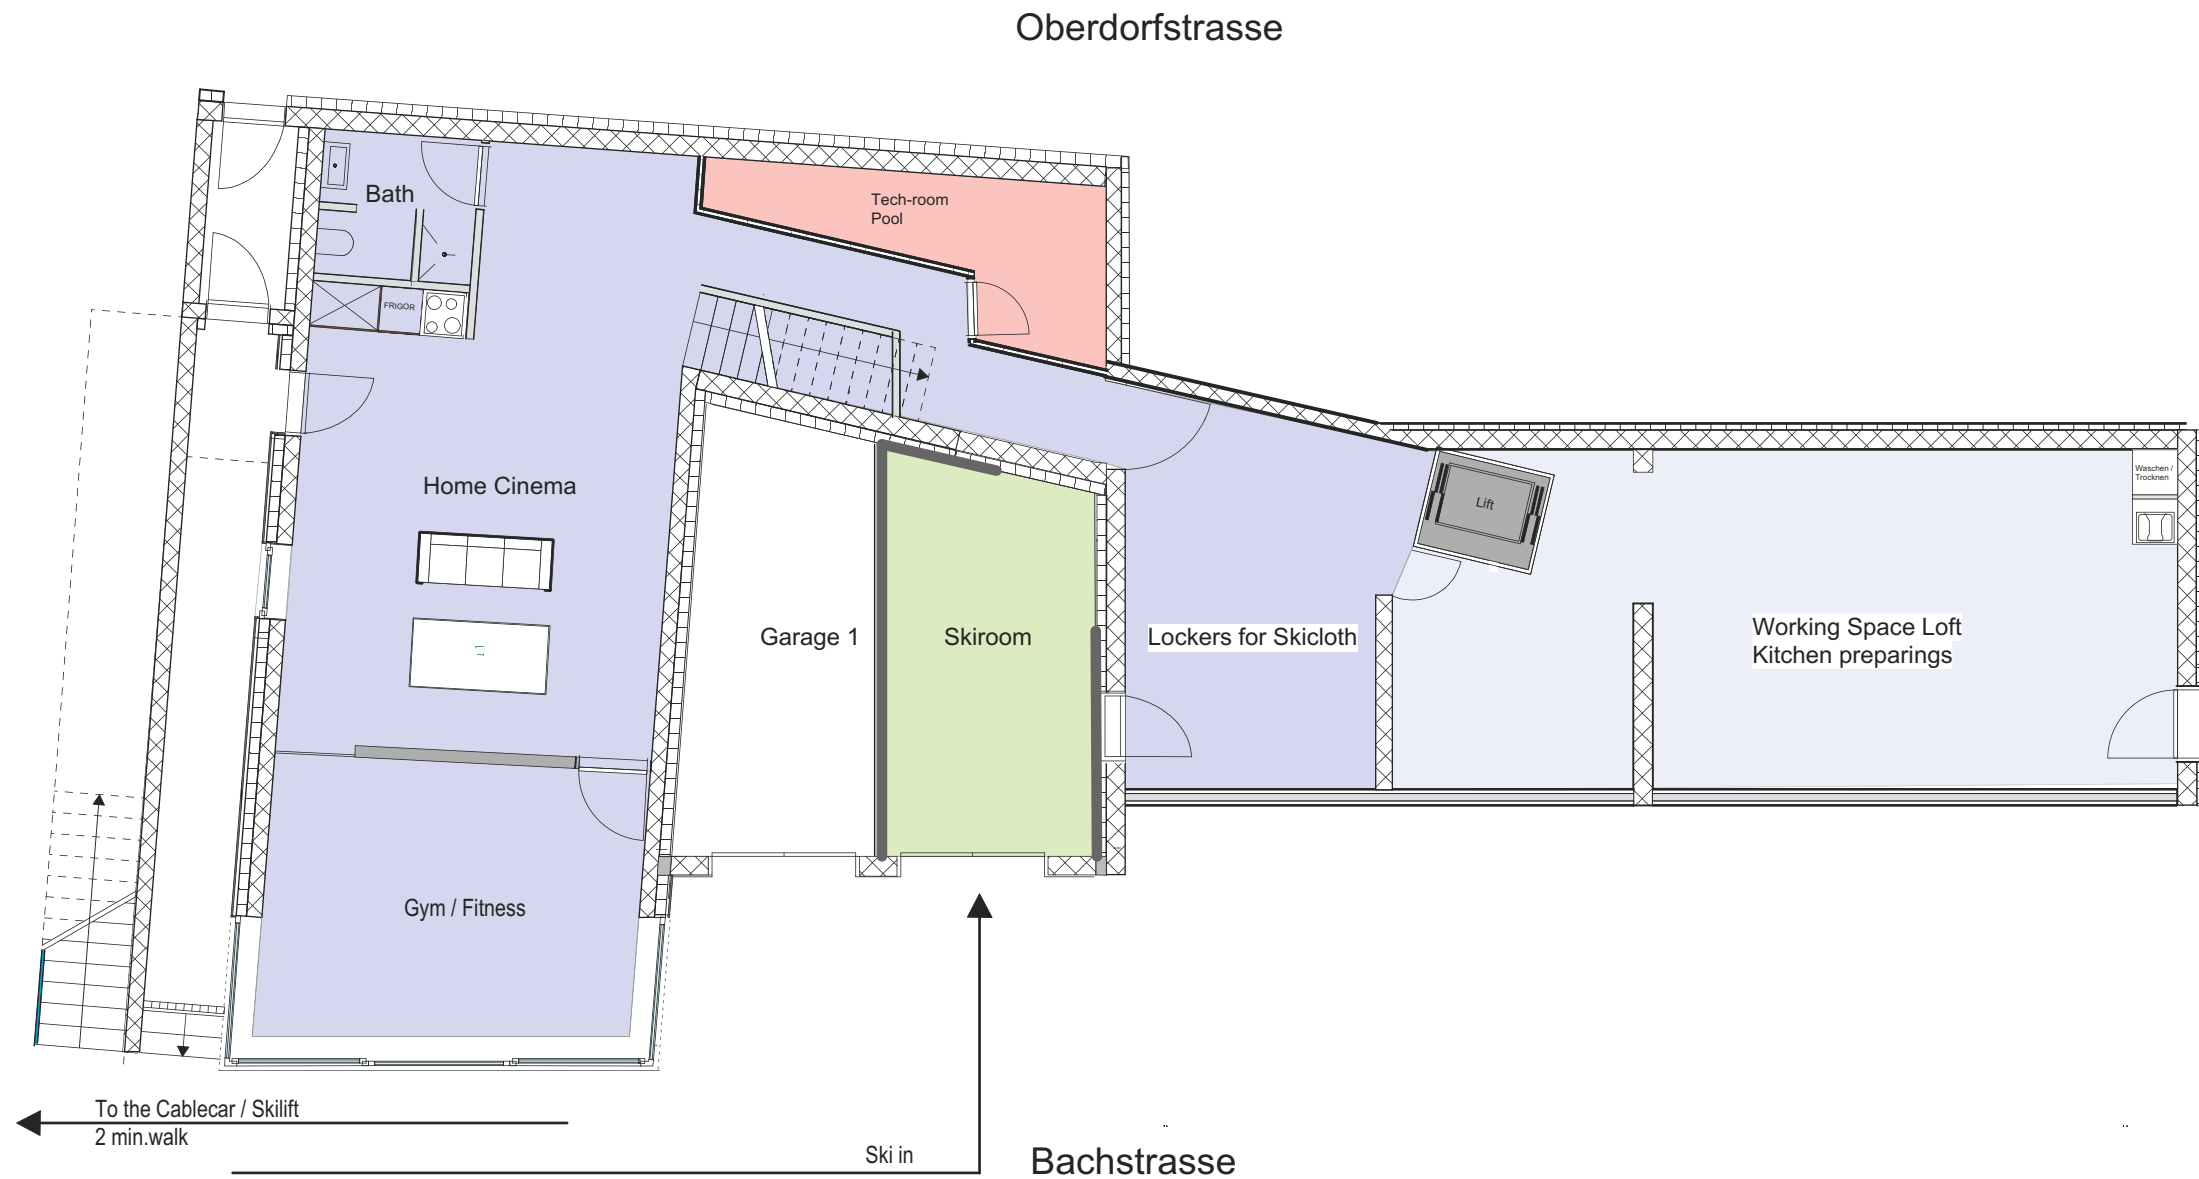

Backstage Luxury Loft

Groundfloor

Living	86,50 sqm
Skiroom	14,50 sqm
Working Space	43,50 sqm

1st upper floor

Living	69.80 sqm
Terrasse	66.50 sqm

2 nd upper floor

Living 175.00 sqm
 Terrasse / Balcony 164.00 sqm

3 rd upper floor

Living

60.00 sqm