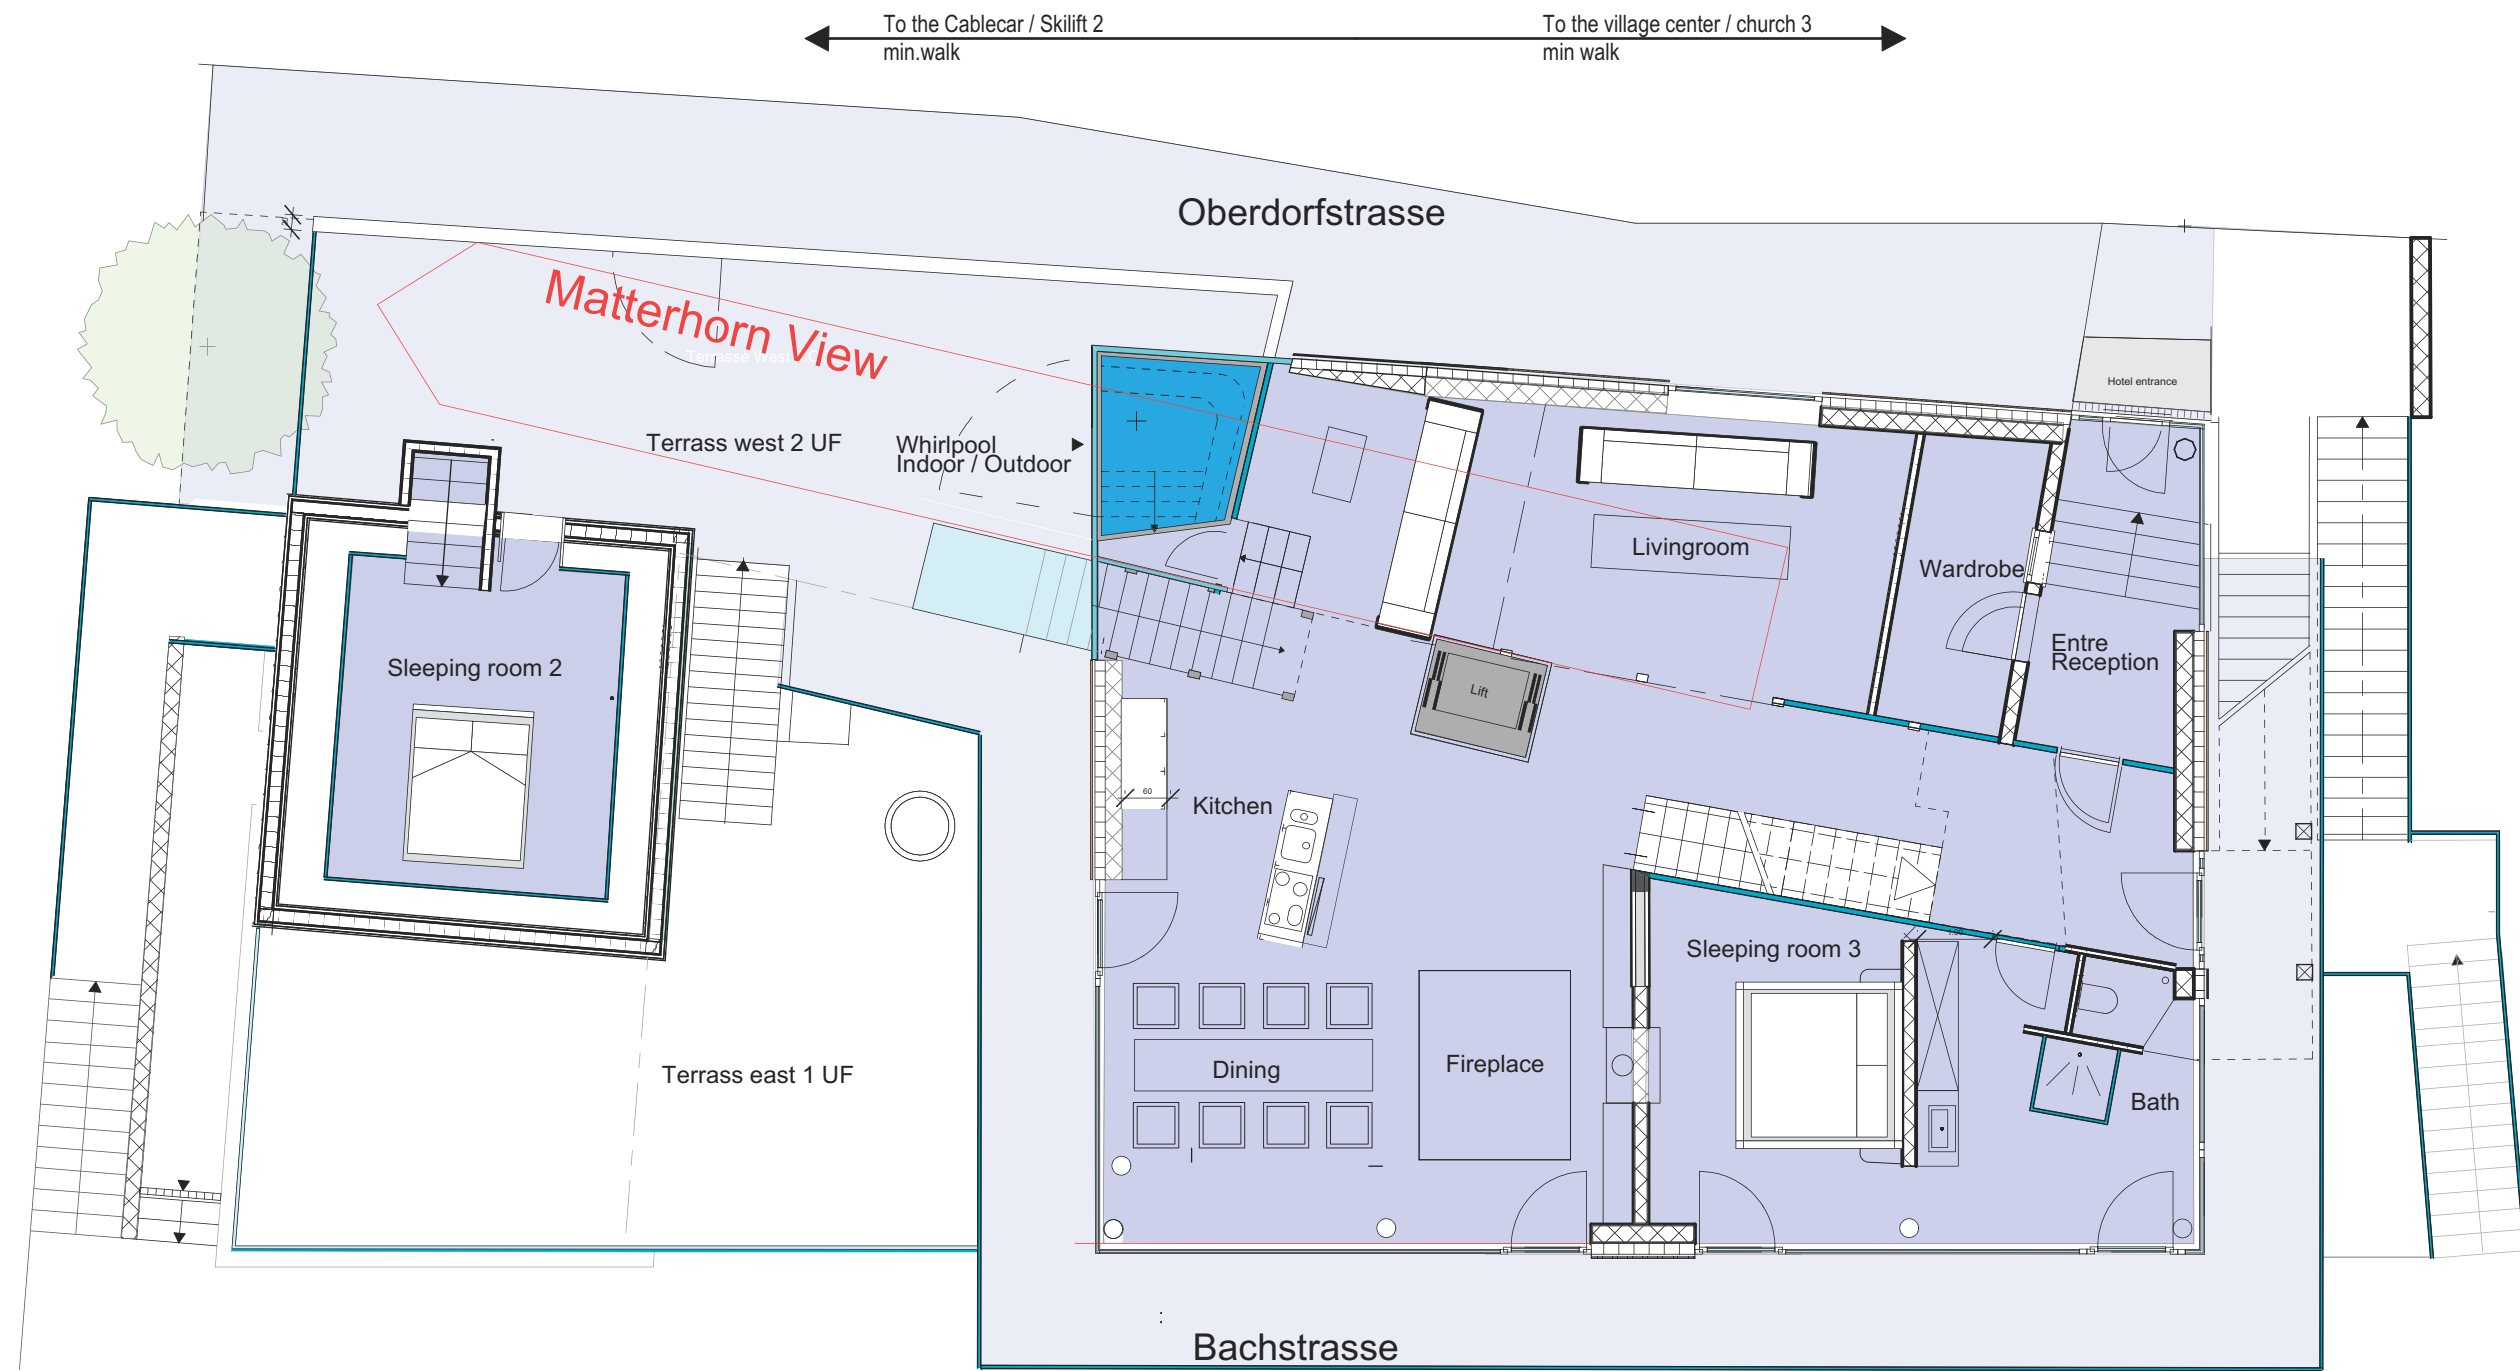

Backstage Luxury Loft

Groundfloor

Living	86,50 sqm
Skiroom	14,50 sqm
Working Space	43,50 sqm

1st upper floor

Living	69.80 sqm
Terrasse	66.50 sqm

2 nd upper floor

Living 175.00 sqm
 Terrasse / Balcony 164.00 sqm

3 rd upper floor

Living

60.00 sqm