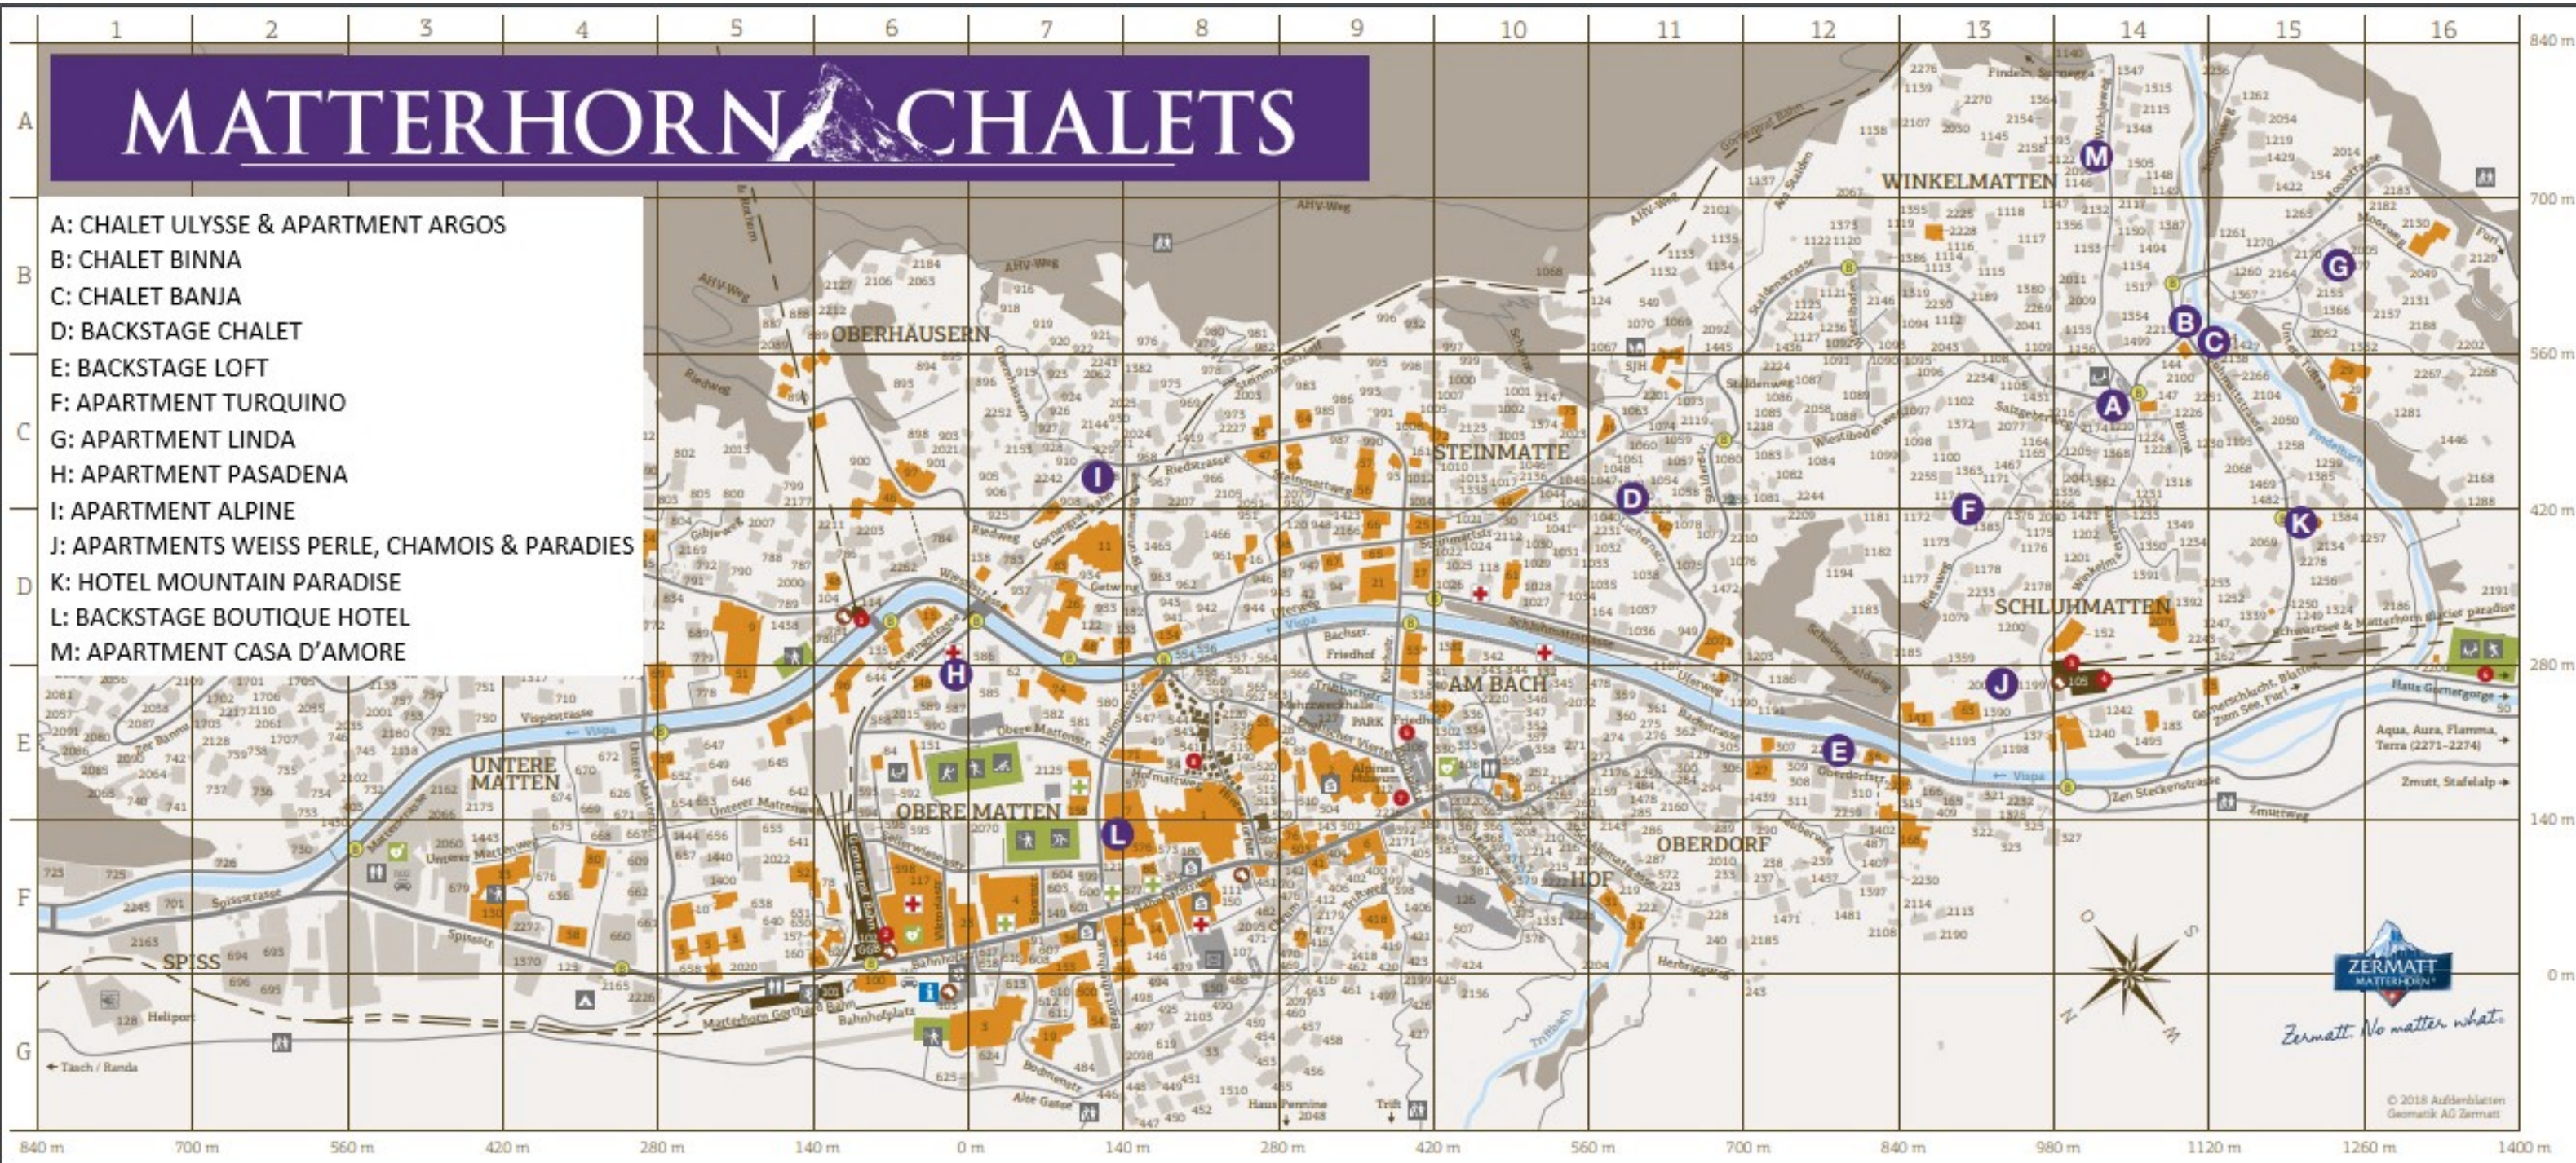

# MATTERHORN CHALETs

- A: CHALET ULYSSE & APARTMENT ARGOS
- B: CHALET BINNA
- C: CHALET BANJA
- D: BACKSTAGE CHALET
- E: BACKSTAGE LOFT
- F: APARTMENT TURQUINO
- G: APARTMENT LINDA
- H: APARTMENT PASADENA
- I: APARTMENT ALPINE
- J: APARTMENTS WEISS PERLE, CHAMOIS & PARADIES
- K: HOTEL MOUNTAIN PARADISE
- L: BACKSTAGE BOUTIQUE HOTEL
- M: APARTMENT CASA D'AMORE